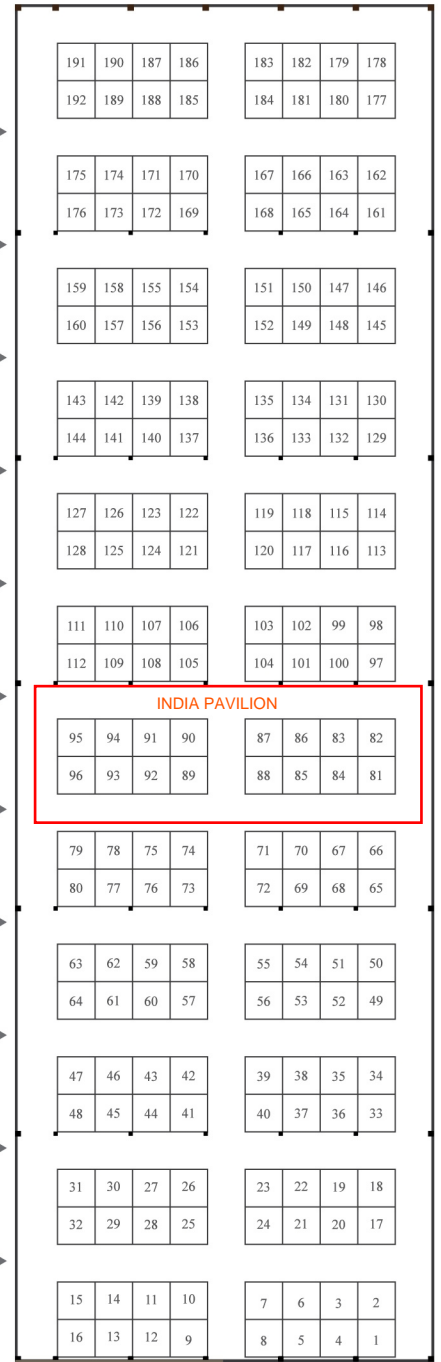

LAYOUT AREA B

LAYOUT AREA A

GUARD HOUSE

MAIN GATE

← NGUYENCHITHANH ST.
DIRECTION

VANCAO ROAD

VANCAO ROAD

THUYKHUE ROAD
DIRECTION →