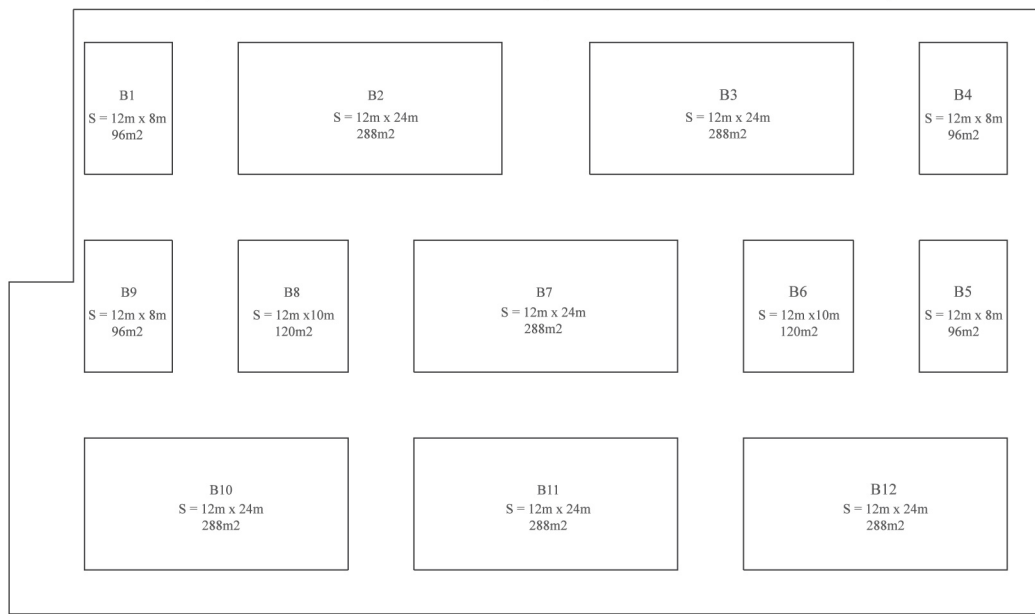

LAYOUT AREA B

LAYOUT AREA A

GUARD HOUSE

MAIN GATE

← NGUYENCHITHANH ST.
DIRECTION

VANCAO ROAD

VANCAO ROAD

THUYKHUE ROAD
DIRECTION →